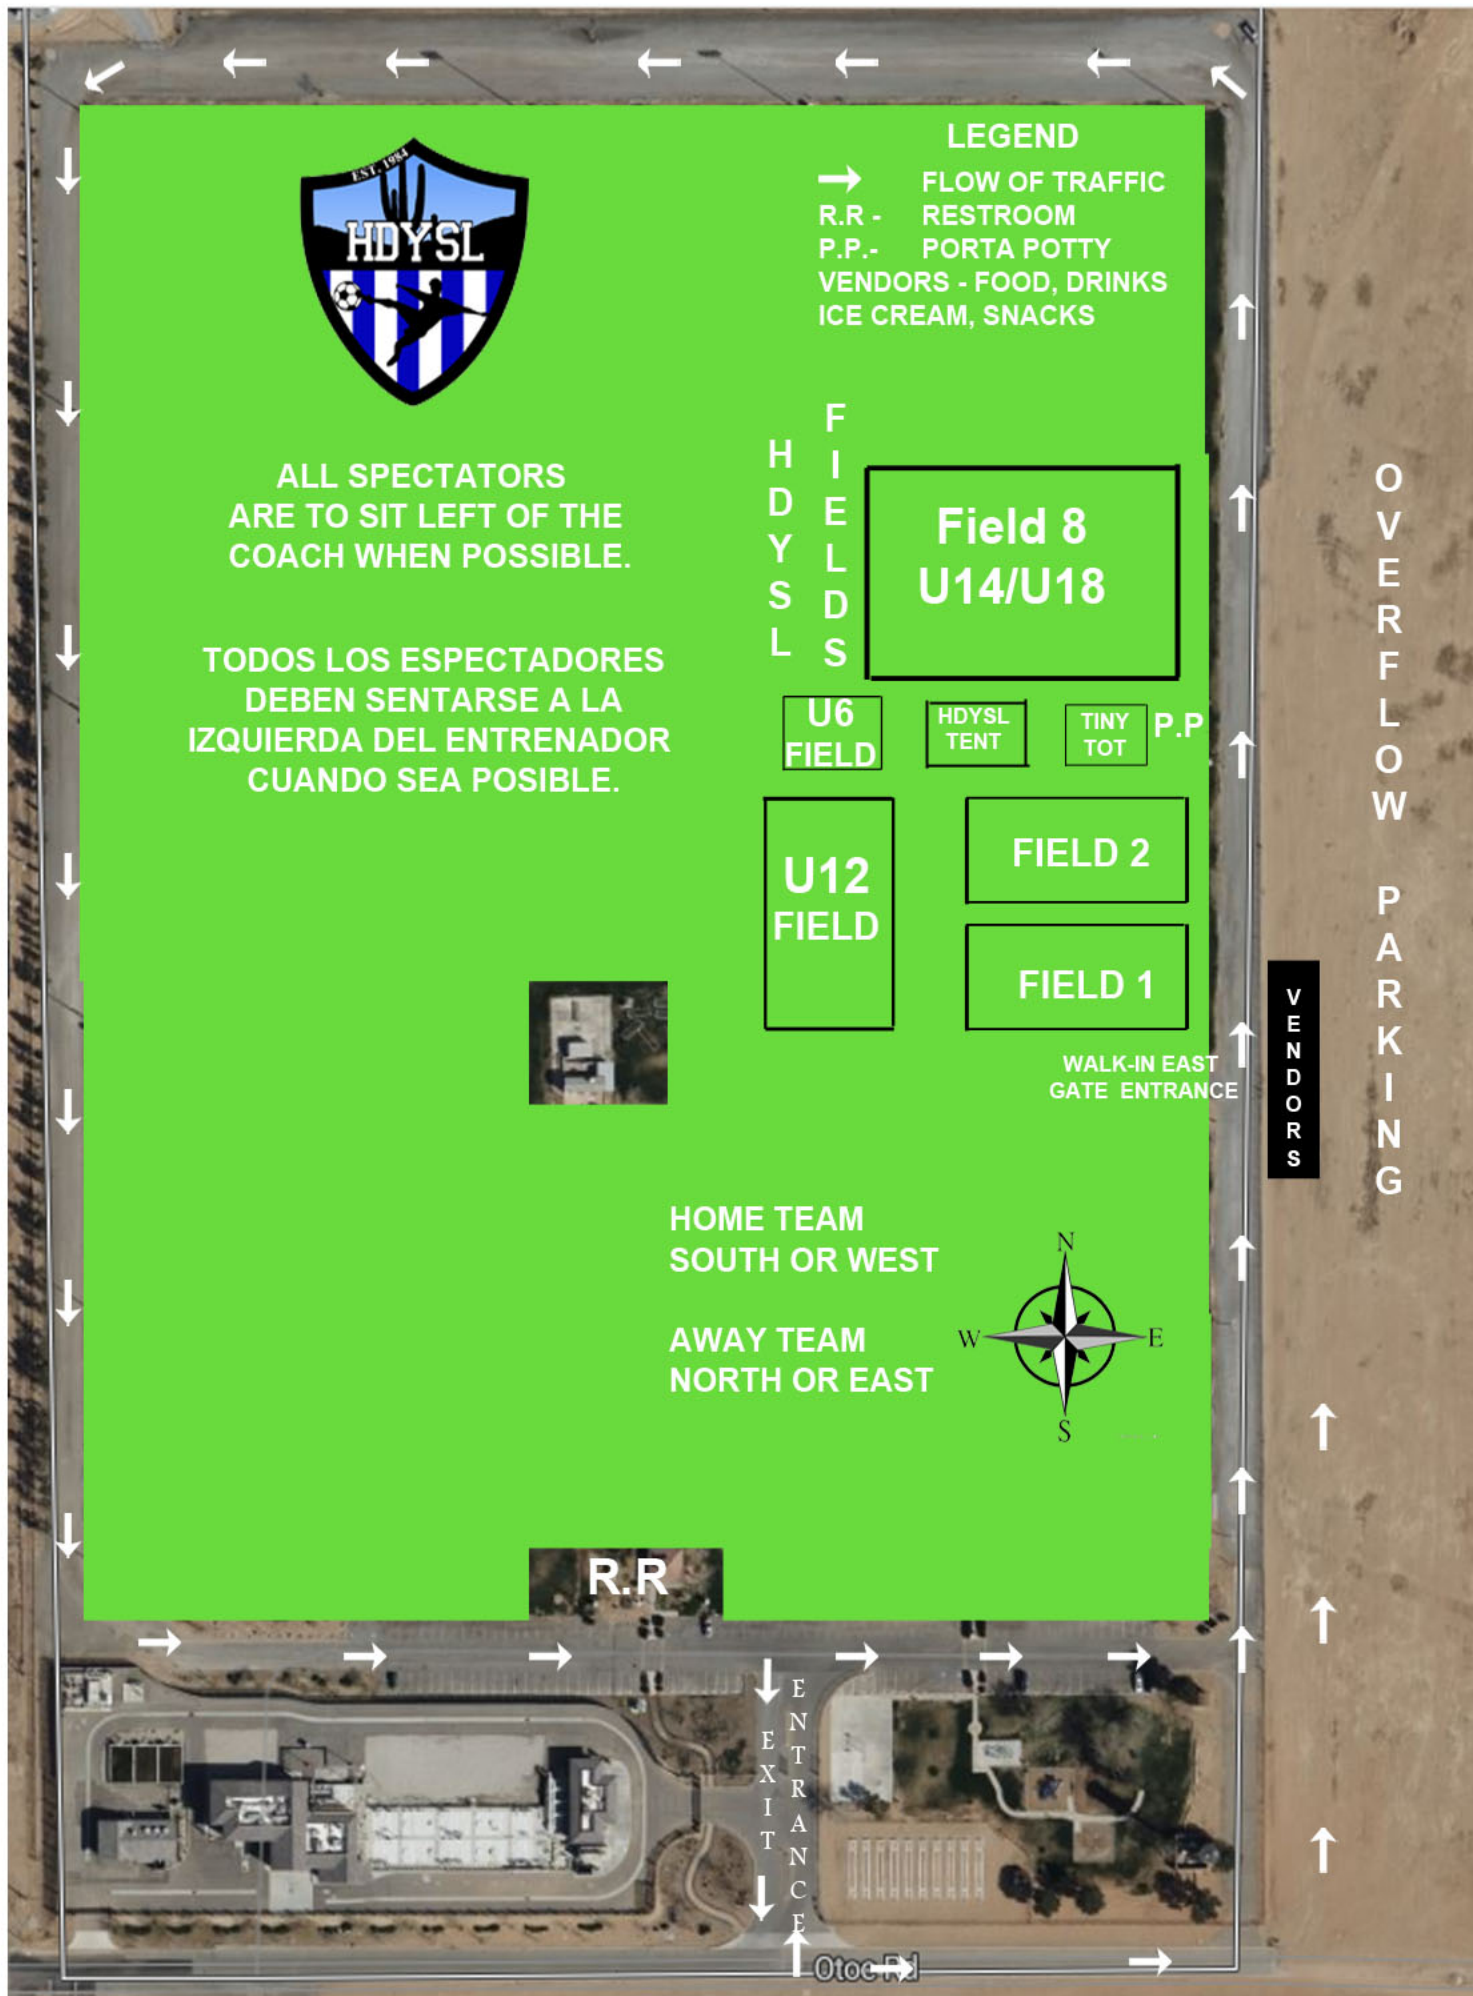

BREWSTER PARK

Address: 21024 Otoe Rd, Apple Valley, CA 92307